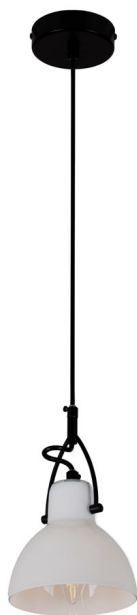

PRODUCT SPECIFICATION SHEET

LUMINAIRES • LAMPS • ELECTRICAL • AV

Cape Town Showroom (Head Office): 9 Racecourse Road, Milnerton, 7441 | Tel: +27 (0) 21 528 8400

Johannesburg Showroom: 10 Milkyway Avenue, Linbro Business Park, Sandton, 2065 | Tel: +27 (0) 11 608 2970

eurolux
Lighting your way

www.eurolux.co.za

P904B: Siena Pendant Black with Opal Glass

FAMILY: Siena

BARCODE: 6007328386544

COLOUR: Black

MATERIAL: Steel

IP RATING: 20

WARRANTY: 12 Months

PACK SIZE: 10

CORD LENGTH: 1450mm

HEIGHT: 225mm

DIAMETER: 140mm

LAMP TYPE: Excluding 1 x E14 Max 40w

PRIMARY VOLTAGE: 220V-240V (50/60Hz)

CLASS: 1

[DOWNLOAD DRAWING](#)

PRODUCT IMAGES:

P904B CAD DIAGRAM