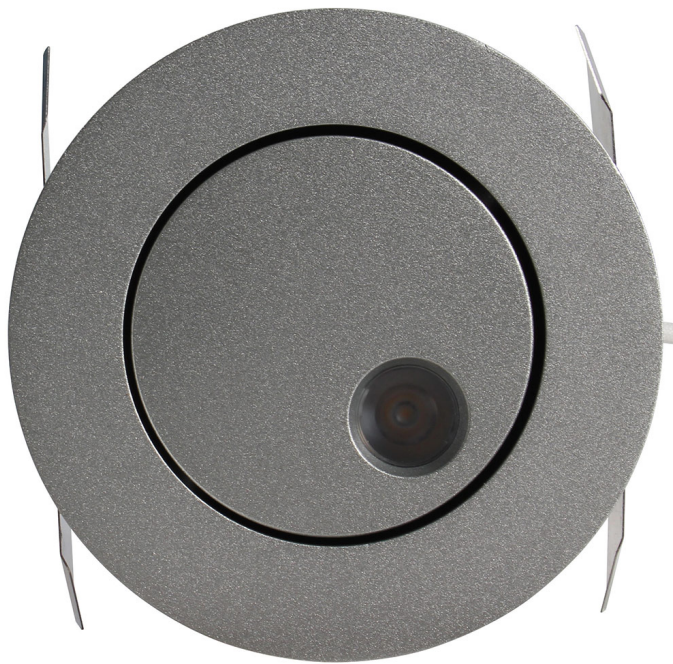

BARCODE: 6007328368458	PACK SIZE: 20
COLOUR: GREY	DEPTH: 55mm
MATERIAL: Aluminium	DIAMETER: 118mm
LENS: Diff used Plastic	LAMP TYPE: Including 1 x 3W Integrated COB LED
IP RATING: 20	PRIMARY VOLTAGE: 100V - 240V (50/60Hz)
LAMP SPECIFICATION: Power: 3W Current: 700mA Chip Set: OSRAM OSLON LED Luminous Flux: 90lm Colour Temperature: 4000K Lifetime: 30 000 Hours CRI: 500mm Power Cable Not Dimmable Tilt: 180	
ADDITIONAL INFO:	

DOWNLOAD IES FILES

PRODUCT IMAGES: