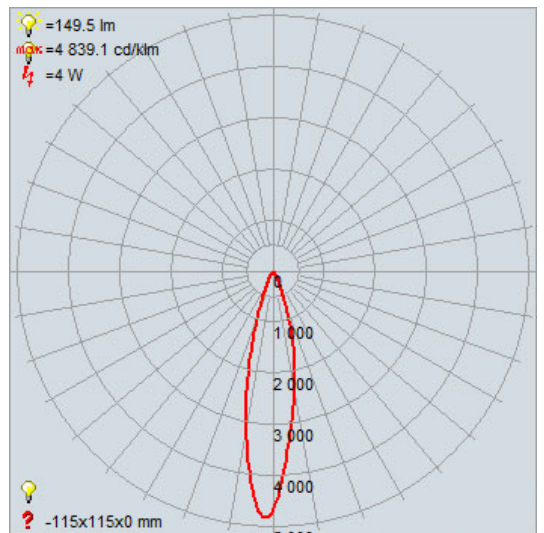

PR380 IES DIAGRAM