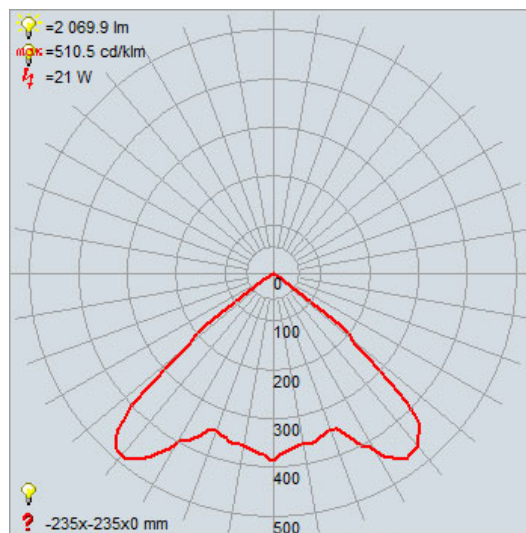

PR407 IES DIAGRAM