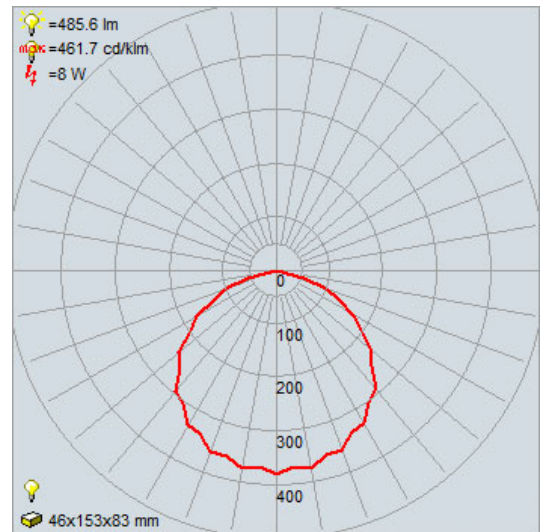

PR411 IES DIAGRAM