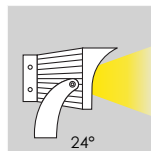

Exterior Spot + Floods

FORMA SPOT

design by Spazio

- Adjustable Exterior LED Spot
- Aluminium body
- Glass diffuser
- Available in the following kelvins
 - 3000K
 - 4000K
- 3600Lm
- Class I
- IP65
- Inland Quality