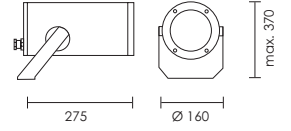

code lamp details

Metal halide option

4632.35 35W 230V G12
4632.70 70W 230V G12

Includes MH control gear