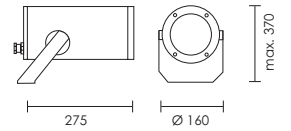

code lamp details

LED option

4632.23.30 23W 230V 3000K
4632.23.40 23W 230V 4000K

Includes LED driver

code lamp details

Metal halide option

4632.35 35W 230V G12
4632.70 70W 230V G12

Includes MH control gear

ACCESSORIES

code details

6° Reflector

4632/REFL

code details

Black Louvre

4632/LOUVRE